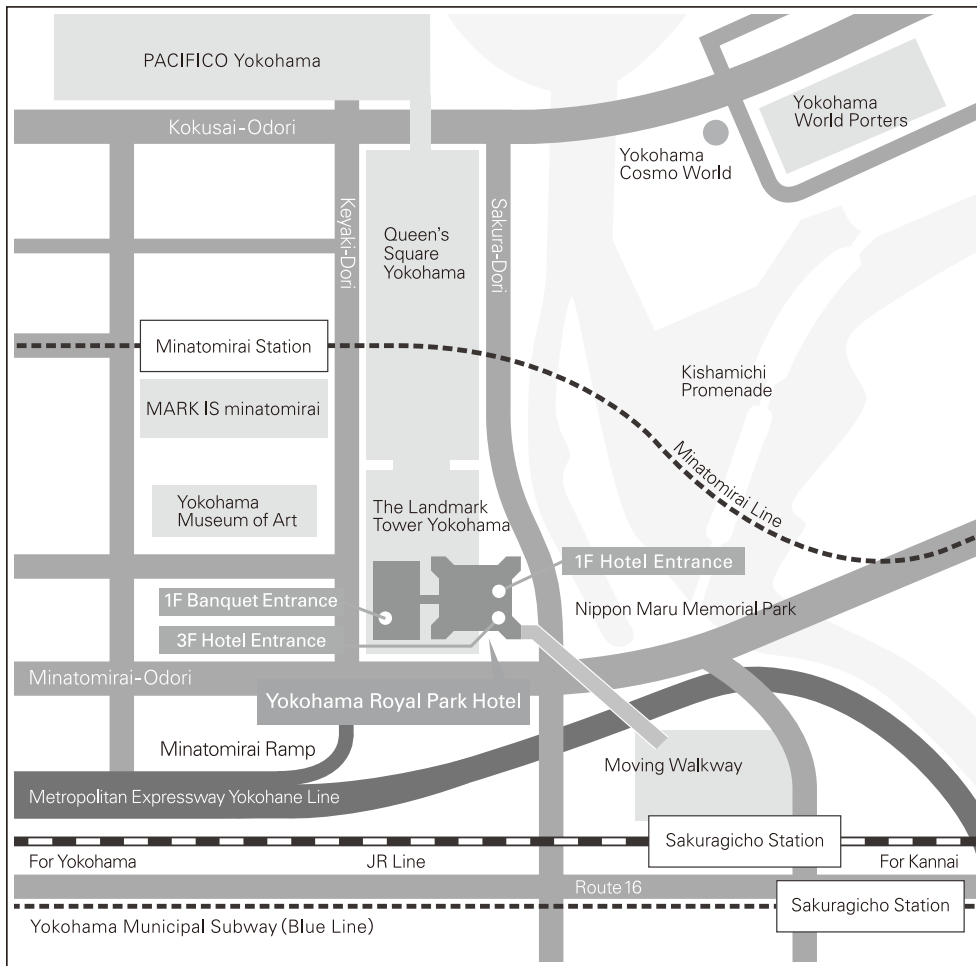

YOKOHAMA ROYAL PARK HOTEL

2-2-1-3 Minatomirai, Nishi-ku, Yokohama, 220-8173, Japan

TEL. 81-45-221-1111 www.yrph.com

From Narita Airport (NRT)

- 120 minutes by Airport Limousine Bus direct to Hotel
- 90 minutes by Airport Limousine Bus to YCAT (Yokohama City Air Terminal), 5 minutes by taxi
- 90 minutes by Narita Express Train to Yokohama Station, 5 minutes by taxi
- 90 minutes by car

By Train

- 3 minutes walk from Minatomirai Station
- 5 minutes walk from Sakuragicho Station
- 15 minutes by JR or Subway from Shin-Yokohama Station

Hotel Bldg. 68F

Restaurants 3types

Guest Rooms 52F~67F

TKProom A~N 25F

Banquet Bldg. Royal Park Hotel

- 3F Grand Ballroom "HOH-SHOH" A~D, FOYER
- 1F Banquet Bldg. Robby
VIP Carriage Porch

Banquet Bldg.

Hotel Bldg.

Banquet Bldg.

Landmark Tower(Hotel Bldg.)

TKP GardenCity Premium Yokohama Landmark Tower

YOKOHAMA ROYAL PARK HOTEL 3F "HOH-SHOH"